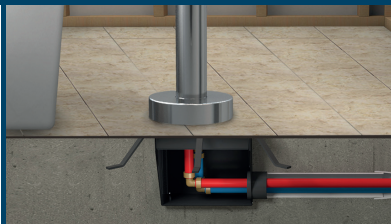

| Designed for plumbers,
loved by designers!

WHY CHOOSE RIOBEL PRO

Riobel Pro valves have **BUILT-IN DIVERTERS**, so you don't have to plumb in a separate shut-off or diverter valve.

Riobel Pro **THERMOSTATIC/PRESSURE BALANCE** valves stabilize water pressure for steady temperature performance even if the pressure drops by 50%.

Shower valves are available in **THREE CONNECTIONS:**

NPT or sweat, PEX and PEX expansion.

Valve roughs

MADE IN CANADA.

Quick and easy to install.

ROUGH AND INSTALLATION BOX for concrete floors are ideal for installing freestanding tub fillers.