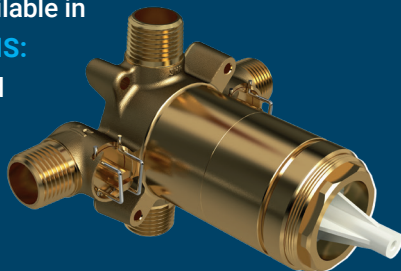

| Designed for plumbers,
loved by designers!

WHY CHOOSE RIOBEL PRO

Riobel Pro valves have **BUILT-IN DIVERTERS**, so you don't have to plumb in a separate shut-off or diverter valve.

Riobel Pro **THERMOSTATIC/PRESSURE BALANCE** valves stabilize water pressure for steady temperature performance even if the pressure drops by 50%.

Shower valves are available in **THREE CONNECTIONS:**

NPT or sweat, PEX and PEX expansion.

Valve roughs

MADE IN CANADA.

Quick and easy to install.

ROUGH AND INSTALLATION BOX for concrete floors are ideal for installing freestanding tub fillers.